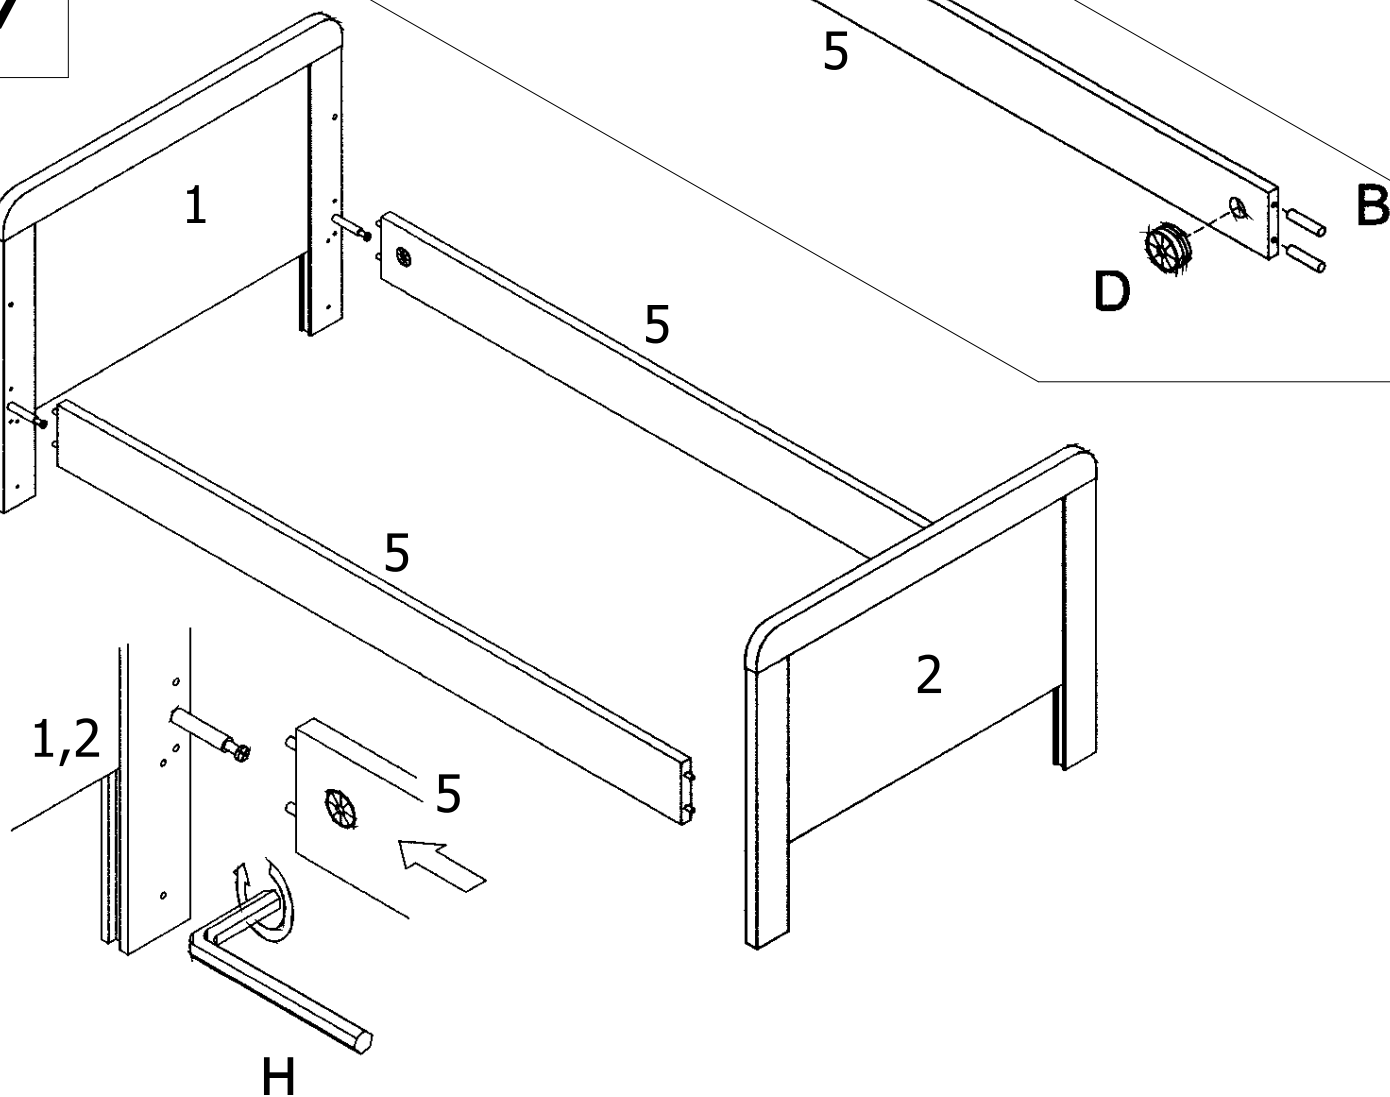

8

9

INSTRUCTIONS FOR SAFE USE AND MAINTENANCE

1. **WARNING: NEVER LEAVE YOUR CHILD UNATTENDED. THE SAFETY OF YOUR CHILD IS YOUR RESPONSIBILITY.**
2. The bottom position of the base is the safest. You should use the cot with the base in the lowest position as soon as your child can sit-up without your assistance.
3. Never leave anything in the cot which could provide a foothold for your child to climb out or would present a danger of suffocation or strangulation.
4. Any mattress used in the cot shall be such that the internal height (surface of the mattress to the upper edge of the bed frame) is at least 500mm in the lowest position of the bed base and at least 200mm in the highest position of the bed base.
5. We recommend the use of the Babystyle Rochingham "Comfy sprung" mattress for this cot (nominal size 1400mm x 700mm).
6. Check on a regular basis that all assembly fittings and screws are correctly tightened and are not damaged. Care should be taken that no screws are loose; screws can pinch parts of the body and clothing (eg strings, necklaces, ribbons for babies' dummies) which would pose a risk of strangulation.
7. Warning: Be aware of the risk of open fire and other sources of strong heat, such as electric bar fires gas fires etc. in the near vicinity of the cot.