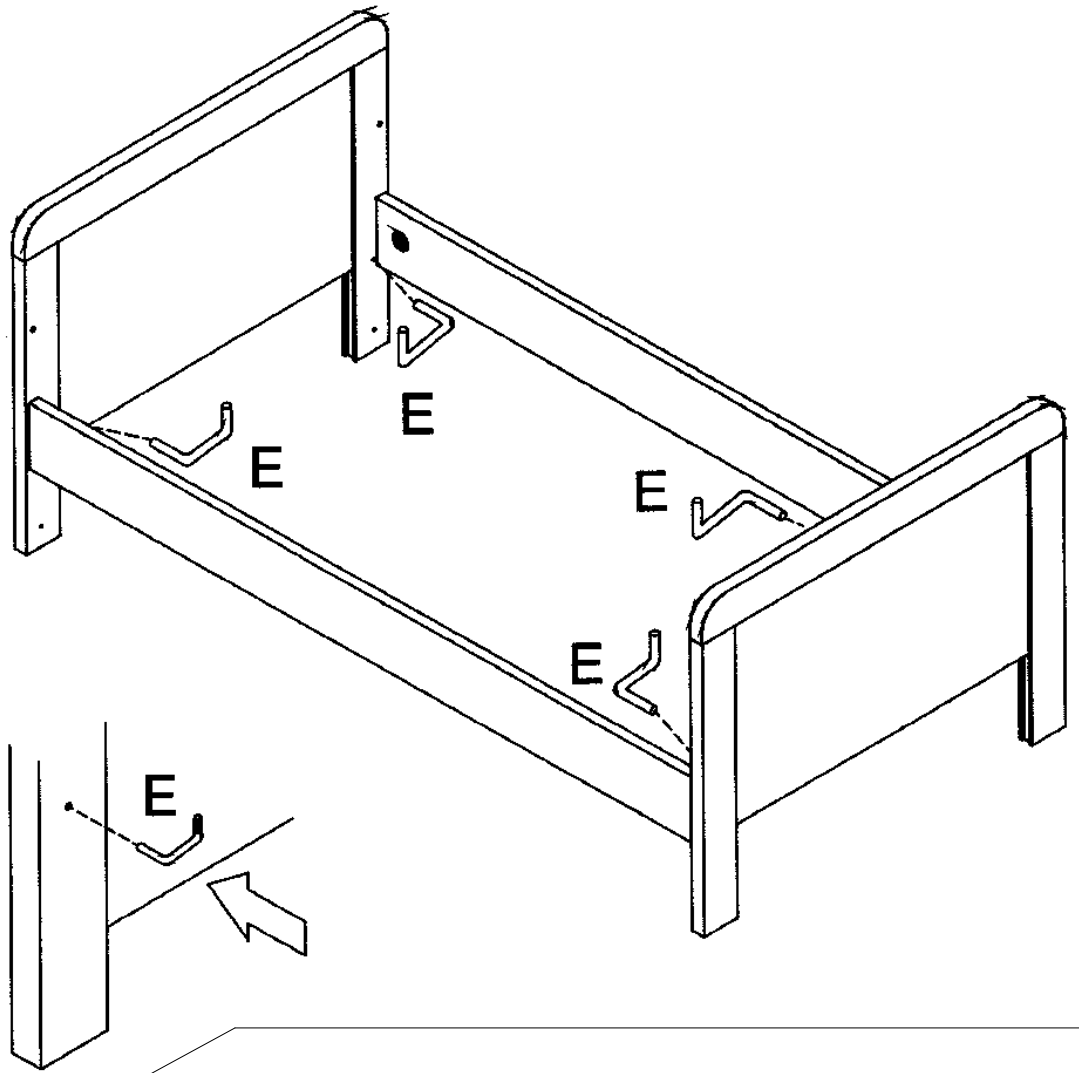

8

9

INSTRUCTIONS FOR SAFE USE AND MAINTENANCE

1. **WARNING: NEVER LEAVE YOUR CHILD UNATTENDED. THE SAFETY OF YOUR CHILD IS YOUR RESPONSIBILITY.**
2. The bottom position of the base is the safest. You should use the cot with the base in the lowest position as soon as your child can sit-up without your assistance.
3. Never leave anything in the cot which could provide a foothold for your child to climb out or would present a danger of suffocation or strangulation.
4. Any mattress used in the cot shall be such that the internal height (surface of the mattress to the upper edge of the bed frame) is at least 500mm in the lowest position of the bed base and at least 200mm in the highest position of the bed base.
5. We recommend the use of the Babystyle Rochingham "Comfy sprung" mattress for this cot (nominal size 1400mm x 700mm).
6. Check on a regular basis that all assembly fittings and screws are correctly tightened and are not damaged. Care should be taken that no screws are loose; screws can pinch parts of the body and clothing (eg strings, necklaces, ribbons for babies' dummies) which would pose a risk of strangulation.
7. Warning: Be aware of the risk of open fire and other sources of strong heat, such as electric bar fires gas fires etc. in the near vicinity of the cot.