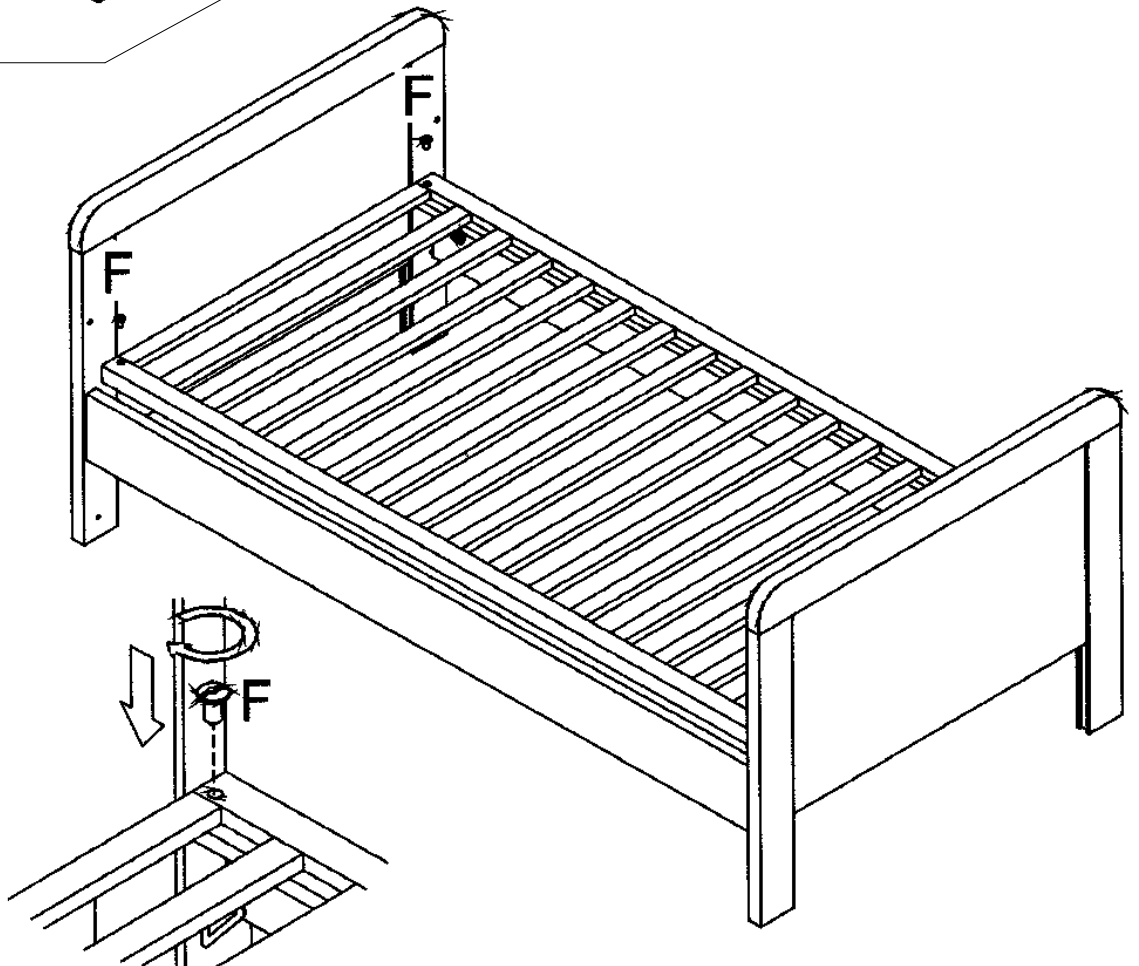

8

9

INSTRUCTIONS FOR SAFE USE AND MAINTENANCE

1. **WARNING: NEVER LEAVE YOUR CHILD UNATTENDED. THE SAFETY OF YOUR CHILD IS YOUR RESPONSIBILITY.**
2. The bottom position of the base is the safest. You should use the cot with the base in the lowest position as soon as your child can sit-up without your assistance.
3. Never leave anything in the cot which could provide a foothold for your child to climb out or would present a danger of suffocation or strangulation.
4. Any mattress used in the cot shall be such that the internal height (surface of the mattress to the upper edge of the bed frame) is at least 500mm in the lowest position of the bed base and at least 200mm in the highest position of the bed base.
5. We recommend the use of the Babystyle Rochingham "Comfy sprung" mattress for this cot (nominal size 1400mm x 700mm).
6. Check on a regular basis that all assembly fittings and screws are correctly tightened and are not damaged. Care should be taken that no screws are loose; screws can pinch parts of the body and clothing (eg strings, necklaces, ribbons for babies' dummies) which would pose a risk of strangulation.
7. Warning: Be aware of the risk of open fire and other sources of strong heat, such as electric bar fires gas fires etc. in the near vicinity of the cot.