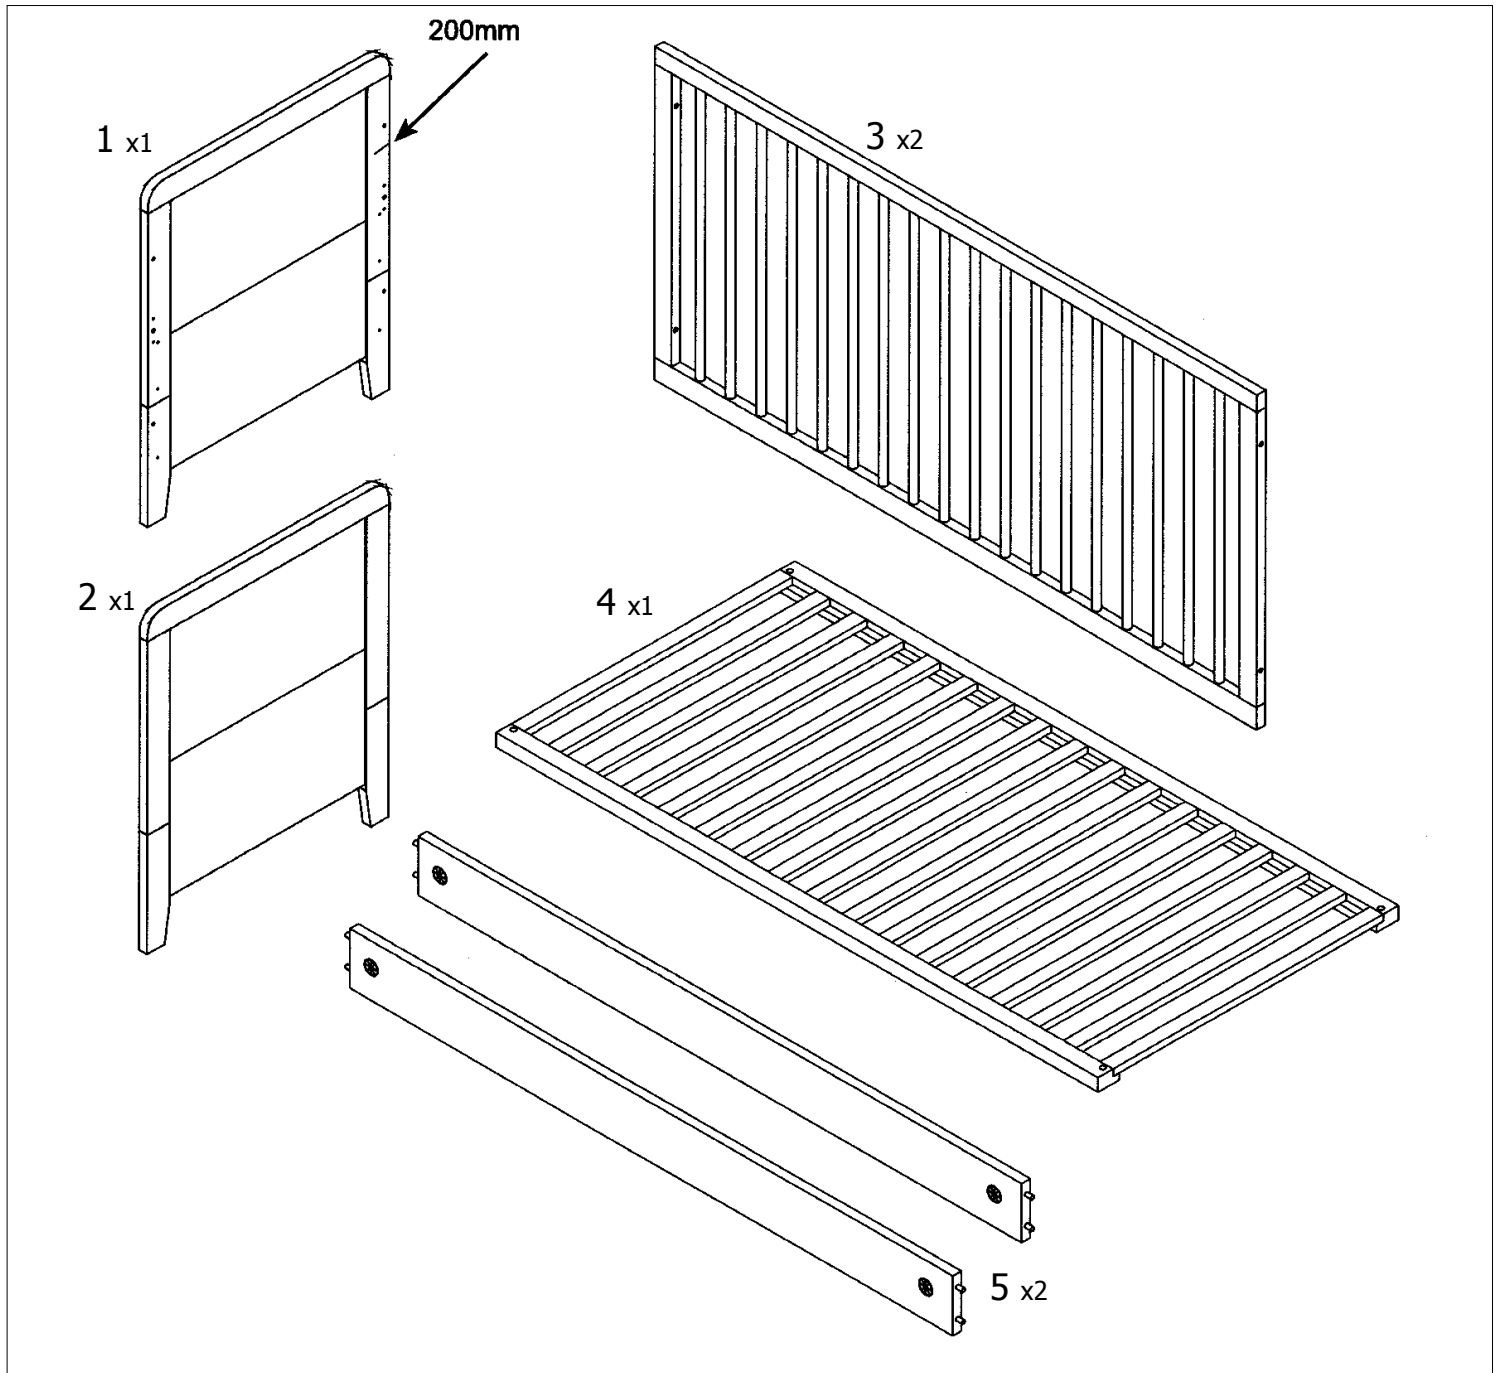

Mounting instruction / Montageanleitung / Instrucciones de montaje / Montage instructie /
INSTRUCTIONS DE MONTAGE / Инструкция сборки / Instrukcja montażu