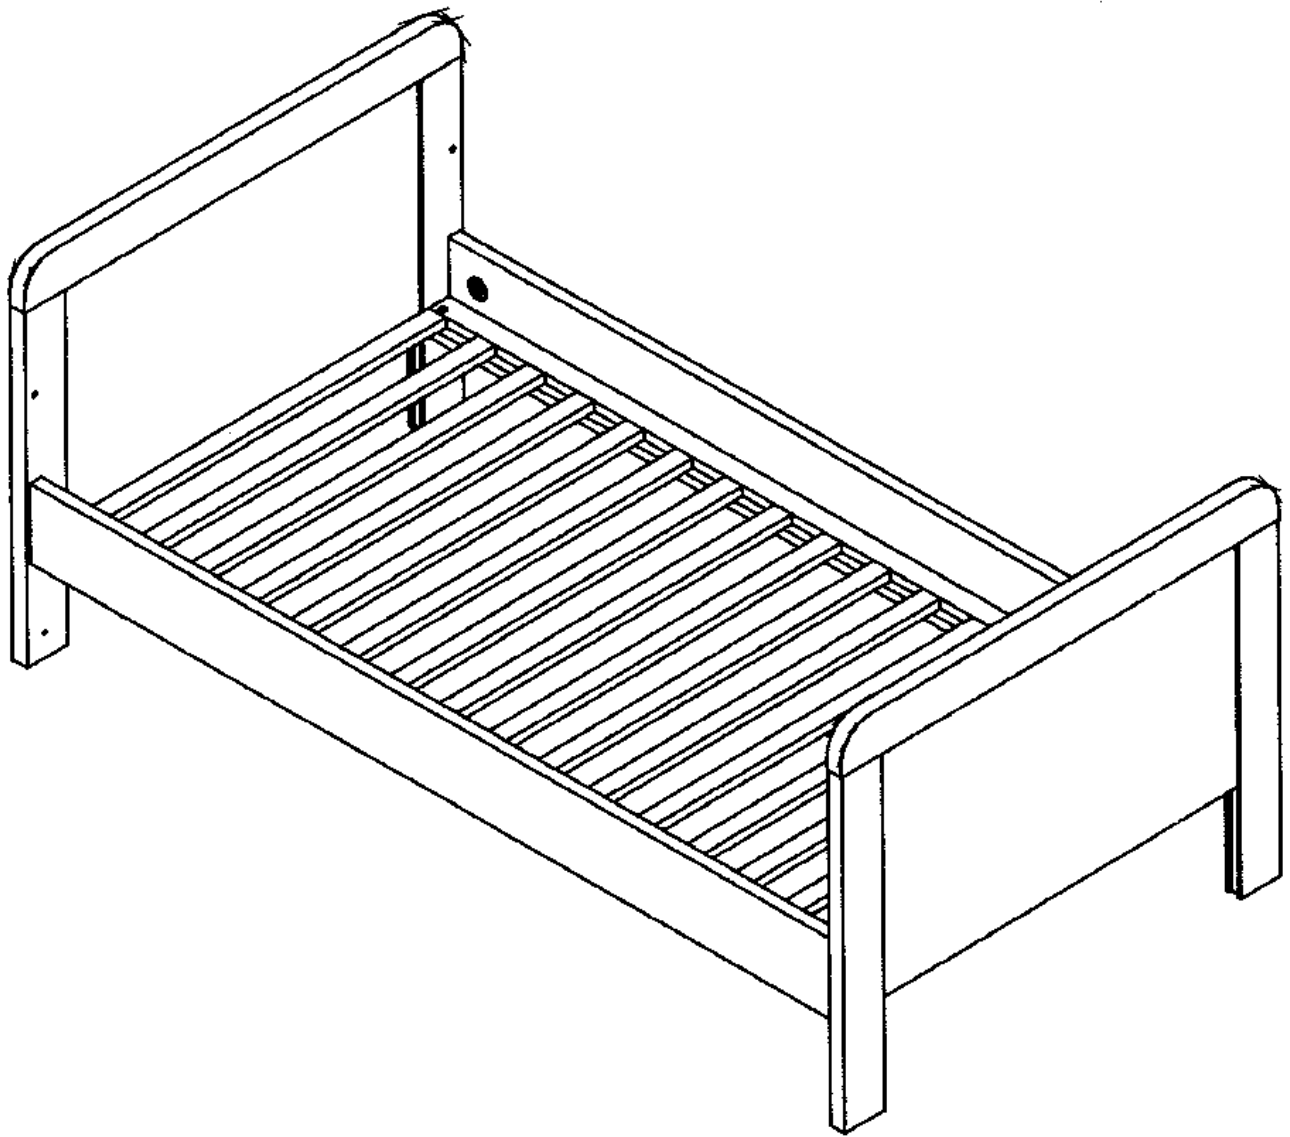

8

9

INSTRUCTIONS FOR SAFE USE AND MAINTENANCE

1. **WARNING: NEVER LEAVE YOUR CHILD UNATTENDED. THE SAFETY OF YOUR CHILD IS YOUR RESPONSIBILITY.**
2. The bottom position of the base is the safest. You should use the cot with the base in the lowest position as soon as your child can sit-up without your assistance.
3. Never leave anything in the cot which could provide a foothold for your child to climb out or would present a danger of suffocation or strangulation.
4. Any mattress used in the cot shall be such that the internal height (surface of the mattress to the upper edge of the bed frame) is at least 500mm in the lowest position of the bed base and at least 200mm in the highest position of the bed base.
5. We recommend the use of the Babystyle Rochingham "Comfy sprung" mattress for this cot (nominal size 1400mm x 700mm).
6. Check on a regular basis that all assembly fittings and screws are correctly tightened and are not damaged. Care should be taken that no screws are loose; screws can pinch parts of the body and clothing (eg strings, necklaces, ribbons for babies' dummies) which would pose a risk of strangulation.
7. Warning: Be aware of the risk of open fire and other sources of strong heat, such as electric bar fires gas fires etc. in the near vicinity of the cot.